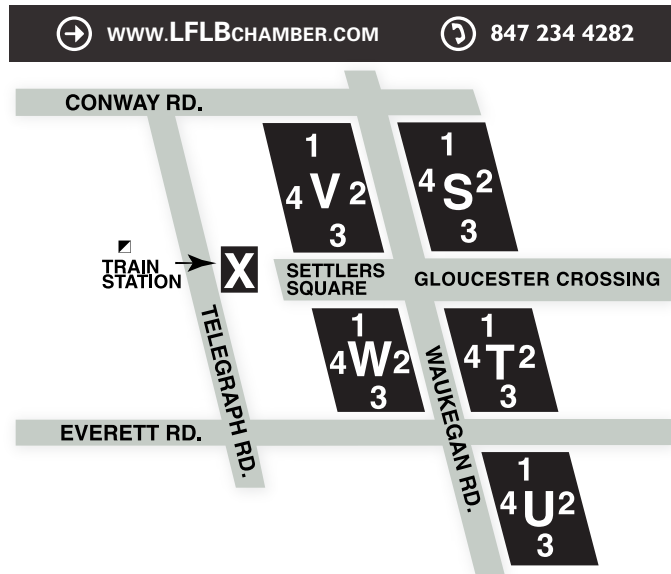

C - Carry Out | E - Event Catering | F - Fast Service | P - Private Rooms | T - Table Service

SPECIALTY

- | | | | | |
|-----------|---|--|-----------|--|
| 22 | ANNIE'S EDIBLES
213 E. Scranton Avenue • 847 482 0048 | | 30 | STARBUCKS COFFEE
722 N. Bank Lane • 847 234 5420 |
| 23 | ARMOUR HOUSE AT LAKE FOREST ACADEMY
1500 W. Kennedy Road • 847 615 3254 | | 31 | STARBUCKS COFFEE
840 S. Waukegan Road • 847 295 4769 |
| 24 | CHOCOLATES BY BERNARD CALLEBAUT
825 S. Waukegan Road • 847 283 9927 | | 32 | SWEET'S
260 E. Deerpath • 847 295 1111 |
| 25 | FOODLOVE CATERING
508 N. Western Avenue • 847 295 4025 | | 33 | WILDFLOUR BAKERY AND CAFE
14 E. Scranton Avenue • 847 235 2498 |
| 26 | GERHARD'S ELEGANT EUROPEAN DESSERTS
720 N. Western Avenue • 847 234 0023 | | | |
| 27 | HELLER CATERING
29870 Skokie Highway • 847 295 1310 | | | |
| 16 | LAKE FOREST FOOD & WINE SPECIALTIES
672 N. Western Avenue, Ste. 108 • 847 234 0620 | | | |
| 28 | SEATTLE SUTTON'S HEALTHY EATING OF LAKE FOREST & LAKE BLUFF
222 Wisconsin Avenue, Ste. 108 • 847 615 1835 | | | |
| 29 | SEATTLE SUTTON'S HEALTHY EATING OF LAKE FOREST & LAKE BLUFF
611 Rockland Road, Ste. 6 • 847 482 0688 | | | |

GROCERY & PREPARED FOODS

- | | |
|-----------|--|
| 34 | THE DAILY GRIND
600 Walnut Avenue • 847 234 2555 |
| 35 | DOMINICKS
201 S. Waukegan Road • 847 604 8580 |
| 36 | JEWEL/OSCO
890 N. Western Avenue • 847 735 8018 |
| 37 | SUNSET FOODS
825 S. Waukegan Road • 847 234 8380 |

See maps next page

LAKE FOREST • LAKE BLUFF SHOPPING + DINING GUIDE 2010

FOR INTERACTIVE, REALTIME BUSINESS LISTINGS AND INFORMATION LOOK FOR US AT
WWW.LFLBCHAMBER.COM

SERVICE | APPAREL | HEALTH & BEAUTY | HOME & GARDEN | SPECIALTY | *=OUTSIDE OF BUS. DIST. | \$=ATM LOCATIONS