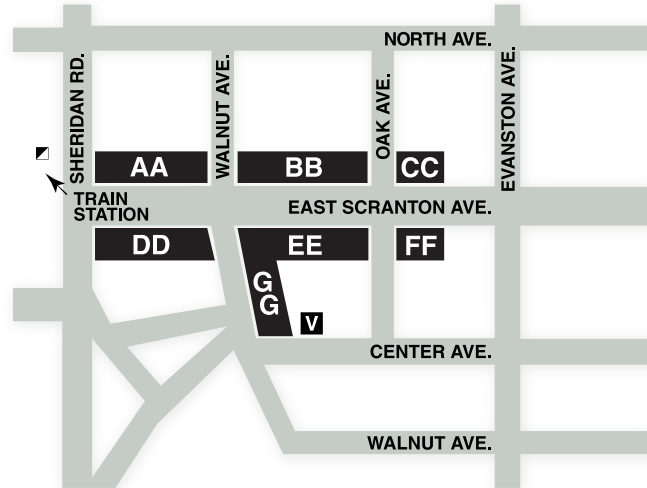

See maps on previous page

LAKE FOREST • LAKE BLUFF SHOPPING + DINING GUIDE 2010

FOR INTERACTIVE, REALTIME BUSINESS LISTINGS AND INFORMATION LOOK FOR US AT
WWW.LFLBCHAMBER.COM

SERVICE | APPAREL | HEALTH & BEAUTY | HOME & GARDEN | SPECIALTY | *=OUTSIDE OF BUS. DIST. | \$=ATM LOCATIONS

WWW.LFLBCHAMBER.COM
 847 234 4282

East Lake Bluff Shopping Area

- | | |
|---|---|
| <p>BB BAYTREE NATIONAL BANK & TRUST \$
4 E. Scranton Avenue
847 234 8101</p> <p>GG THE CLOCKWORKS, INC.
34 E. Center Avenue
847 234 7272</p> <p>* DARRAUGH LLC, RELIV INDEPENDENT DISTRIBUTOR
847 295 3313
Health Food</p> <p>* CAROLYN FINN INTERIORS
847 902 3261</p> <p>AA LAKE BLUFF VILLAGE MARKET, LLC
20 E. Scranton Avenue
847 234 1507</p> <p>EE LAKE FOREST BANK & TRUST CO. \$
103 E. Scranton Avenue
847 615 4060</p> <p>EE LAWRENCE INTERIORS, INC.
109 E. Scranton Avenue
847 234 7944
Antiques/Interior Decoration</p> <p>WW MARVIN DESIGN GALLERY BY ESTATES WINDOWS
930 North Shore Drive
847 615 1003</p> <p>GG NANABIMBI, INC.
36 E. Center Avenue
847 295 6262</p> | <p>CC NATIONAL CITY/PNC \$
120 E. Scranton Avenue
847 234 3002</p> <p>* PASSIONATE PURSUITS TRAVEL LLC
847 770 0322</p> <p>EE PEG ANN KOMPANY
79 E. Scranton Avenue
847 234 1413
Gifts, Accessories & Jewelry</p> <p>EE PERLIS WELLNESS CENTER
81 E. Scranton Avenue
847 295 5997</p> <p>* PURELY BOTANICAL
847 615 0325</p> <p>EE RED LOTUS ACUPUNCTURE
71 E. Scranton Avenue
847 234 6539</p> <p>EE SALON ON THE BLUFF
89 E. Scranton Avenue
847 234 2435</p> <p>* GUNNAR SODERLIND PHOTOGRAPHY
847 323 9055</p> <p>EE VOILA!
53 E. Scranton Avenue
847 482 1700
Antiques/Gifts/Accessories</p> <p>GG TWIGS
38 E. Center Avenue
847 234 8944</p> |
|---|---|